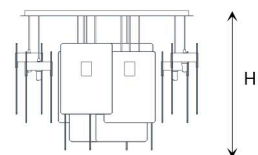

T1000 Mura

Family Collection - pg. 50 - INCANTO

Ceiling

Materiali _ Materials

Diffusore - Diffuser: Vetro, Glass

Struttura - Structure: Metallo, Metal

Dimmerazione _ Dimming

TRIAC

a richiesta con _ on request with

Casambi Bluetooth

Code	L x P	H	LED	Kg	Finitura Finish
T1000/PL16	96x96	82	16x6w - E14	180	Colorato / Colored / C

GENERAL INFO: Colori: Ambra, Bianco, Sabbia, Grigio, Acquamarina - *Colours: Amber, White, Sand, Grey, Aquamarine