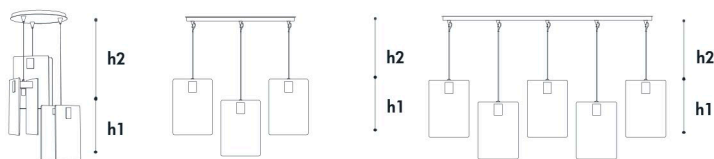

T1000 Mura

Family Collection - pg. 50 - INCANTO

Suspension

Materiali _ Materials

Diffusore - Diffuser: Vetro, Glass

Struttura - Structure: Metallo, Metal

Dimmerazione _ Dimming

TRIAC

a richiesta con _ on request with

Casambi Bluetooth

Code	L x P	h1	h2 cable adj	LED	Kg	Finitura Finish
T1000/S	27x15	42	10-100	1x6w - E14	10	Colorato / Colored / C

GENERAL INFO: Colori: Ambra, Bianco, Sabbia, Grigio, Acquamarina - *Colours: Amber, White, Sand, Grey, Aquamarine

T1000 Mura

Family Collection - pg. 50 - INCANTO

Suspension

Comp.A

Comp.B

Comp.C

Materiali _ Materials

Diffusore - Diffuser: Vetro, Glass

Struttura - Structure: Metallo, Metal

Dimmerazione _ Dimming

TRIAC

a richiesta con _ on request with

Casambi Bluetooth

Code	Ø	h1	h2 cable adj	LED	Kg	Finitura Finish
T1000/S Comp.A	30	42	10-100	3x6w - E14	30	Colorato / Colored / C
Code	L x P	h1	h2 cable adj	LED	Kg	Finitura Finish
T1000/S Comp.B	93X15	42	10-100	3x6w - E14	30	Colorato / Colored / C
T1000/S Comp.C	159X15	42	10-100	5x6w - E14	50	Colorato / Colored / C
T1000/S5	85x31	42	10-100	5x6w - E14	60	Colorato / Colored / C
T1000/S9	139x31	42	10-100	9x6w - E14	100	Colorato / Colored / C

GENERAL INFO: Colori: Ambra, Bianco, Sabbia, Grigio, Acquamarina - *Colours: Amber, White, Sand, Grey, Aquamarine

T1000 Mura

Family Collection - pg. 50 - INCANTO

Ceiling

Materiali _ Materials

Diffusore - Diffuser: Vetro, Glass

Struttura - Structure: Metallo, Metal

Dimmerazione _ Dimming

TRIAC

a richiesta con _ on request with

Casambi Bluetooth

Code	L x P	H	LED	Kg	Finitura Finish
T1000/PL16	96x96	82	16x6w - E14	180	Colorato / Colored / C

GENERAL INFO: Colori: Ambra, Bianco, Sabbia, Grigio, Acquamarina - *Colours: Amber, White, Sand, Grey, Aquamarine