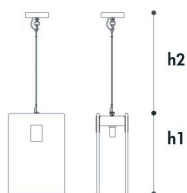

T1000 Mura

Family Collection - pg. 50 - INCANTO

Suspension

Materiali _ Materials

Diffusore - Diffuser: Vetro, Glass

Struttura - Structure: Metallo, Metal

Dimmerazione _ Dimming

TRIAC

a richiesta con _ on request with

Casambi Bluetooth

Code	L x P	h1	h2 cable adj	LED	Kg	Finitura Finish
T1000/S	27x15	42	10-100	1x6w - E14	10	Colorato / Colored / C

GENERAL INFO: Colori: Ambra, Bianco, Sabbia, Grigio, Acquamarina - *Colours: Amber, White, Sand, Grey, Aquamarine

Struttura - Structure: Metallo, Metal

Dimmerazione _ Dimming

TRIAC

a richiesta con _ on request with

Casambi Bluetooth

Code	Ø	h1	h2 cable adj	LED	Kg	Finitura Finish
T1000/S Comp.A	30	42	10-100	3x6w - E14	30	Colorato / Colored / C
Code	L x P	h1	h2 cable adj	LED	Kg	Finitura Finish
T1000/S Comp.B	93X15	42	10-100	3x6w - E14	30	Colorato / Colored / C
T1000/S Comp.C	159X15	42	10-100	5x6w - E14	50	Colorato / Colored / C
T1000/S5	85x31	42	10-100	5x6w - E14	60	Colorato / Colored / C
T1000/S9	139x31	42	10-100	9x6w - E14	100	Colorato / Colored / C